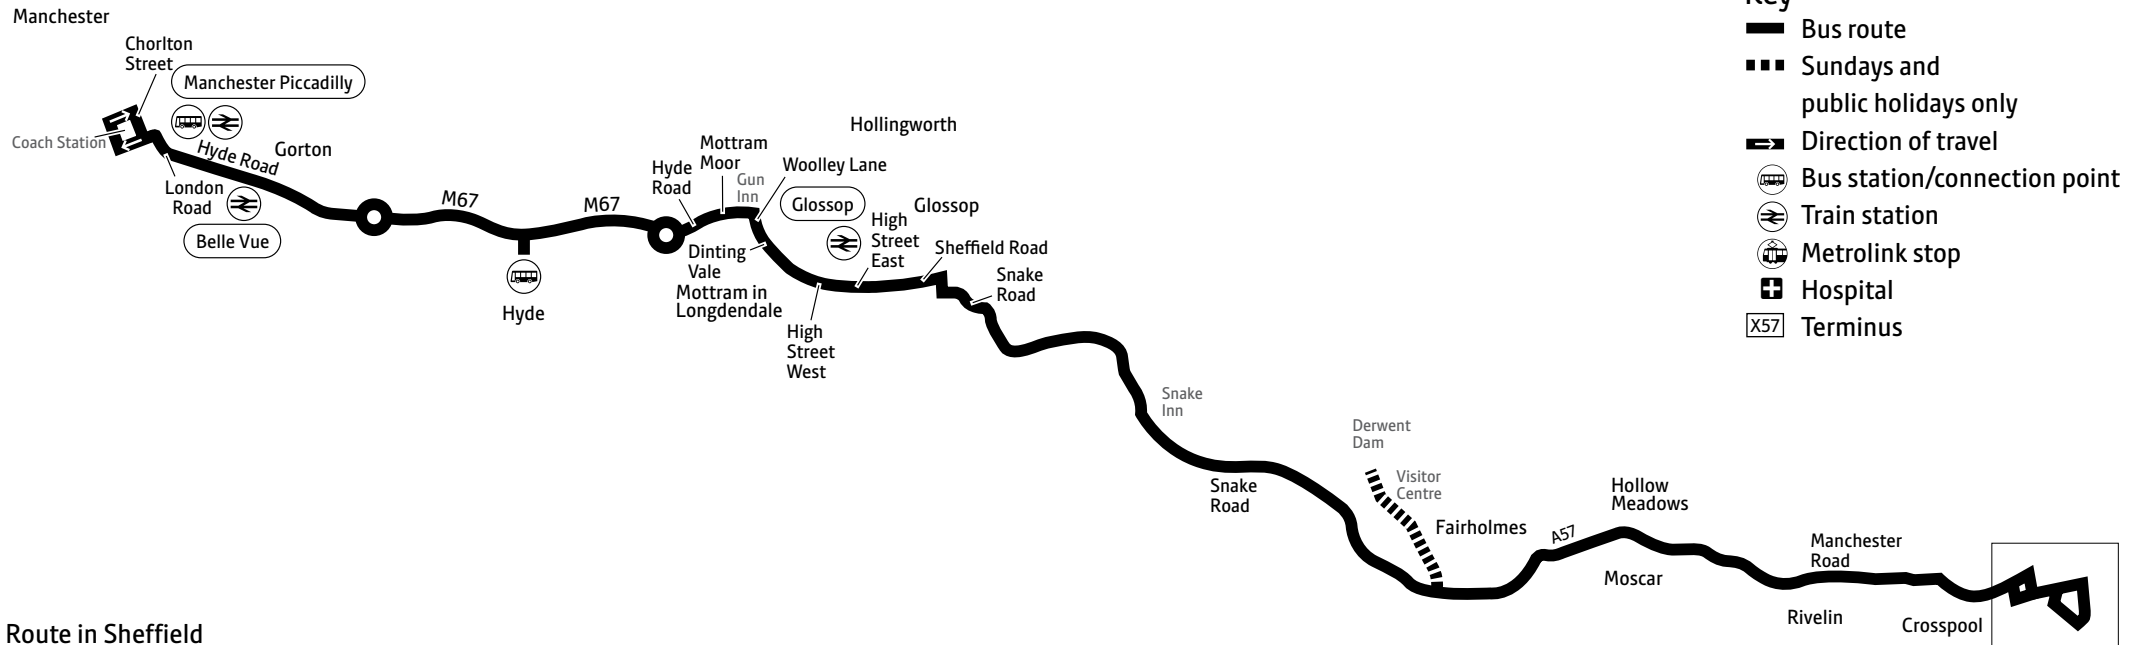

Mon to Sat 8.30am to 1.15pm and 2pm to 4pm

Sunday* Closed

Manchester Shudehill Interchange

Mon to Sat 7am to 6pm

Sunday Closed

Public holidays 10am to 1.45pm

and 2.30pm to 5.30pm

*Including public holidays

X57

- Key**
- Bus route
 - Sundays and public holidays only
 - Direction of travel
 - Bus station/connection point
 - Train station
 - Metrolink stop
 - Hospital
 - Terminus

Route in Sheffield

Sheffield — Glossop — Hyde — Manchester

Limited stop X57

Mondays to Saturdays

Sheffield, Interchange	0705	0925	1125	1325	1525	1745
Crosspool, Church	0720	0940	1140	1340	1540	1805
Ladybower Inn	0733	0953	1153	1353	1553	1818
Glossop, Market Hall	0805	1025	1225	1425	1625	1845
Hyde, Bus Station	0825	1040	1240	1440	1640	1900
Manchester, Chorlton Street	0910	1110	1310	1510	1710	1930

Manchester — Hyde — Glossop — Sheffield

Limited stop X57

Mondays to Saturdays

Manchester, Chorlton Street	0655	0930	1130	1330	1530	1730
Hyde, Bus Station	0720	0955	1155	1355	1555	1755
Glossop, Howard Arms	0735	1010	1210	1410	1610	1810
Ladybower Inn	0810	1045	1245	1445	1645	1845
Crosspool, Church	0823	1058	1258	1458	1658	1858
Sheffield, Interchange	0840	1115	1315	1515	1715	1915