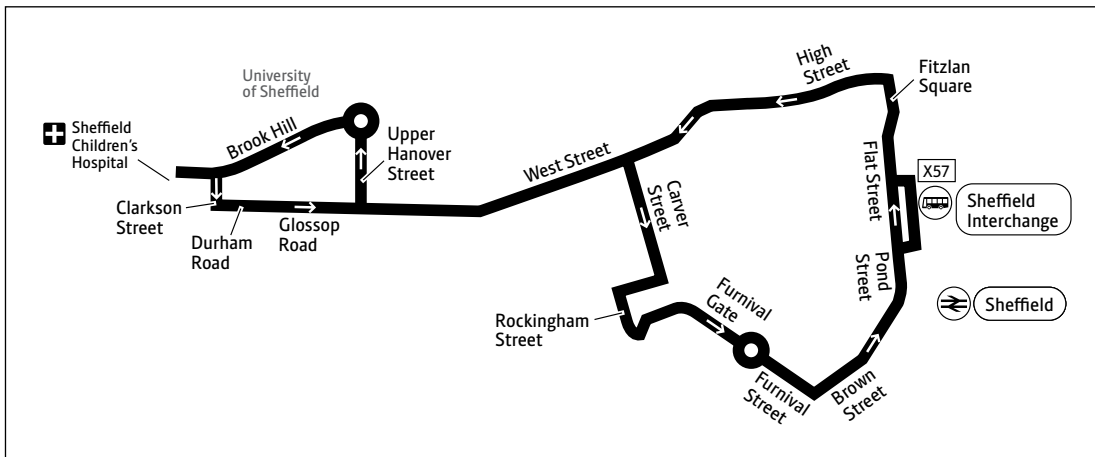

Mon to Sat 8.30am to 1.15pm and 2pm to 4pm

Sunday* Closed

Manchester Shudehill Interchange

Mon to Sat 7am to 6pm

Sunday Closed

Public holidays 10am to 1.45pm

and 2.30pm to 5.30pm

*Including public holidays

X57

- Key**
- Bus route
 - Sundays and public holidays only
 - Direction of travel
 - Bus station/connection point
 - Train station
 - Metrolink stop
 - Hospital
 - Terminus

Route in Sheffield

Sheffield — Glossop — Hyde — Manchester

Limited stop X57

Mondays to Saturdays

Sheffield, Interchange	0705	0925	1125	1325	1525	1745
Crosspool, Church	0720	0940	1140	1340	1540	1805
Ladybower Inn	0733	0953	1153	1353	1553	1818
Glossop, Market Hall	0805	1025	1225	1425	1625	1845
Hyde, Bus Station	0825	1040	1240	1440	1640	1900
Manchester, Chorlton Street	0910	1110	1310	1510	1710	1930

Manchester — Hyde — Glossop — Sheffield

Limited stop X57

Mondays to Saturdays

Manchester, Chorlton Street	0655	0930	1130	1330	1530	1730
Hyde, Bus Station	0720	0955	1155	1355	1555	1755
Glossop, Howard Arms	0735	1010	1210	1410	1610	1810
Ladybower Inn	0810	1045	1245	1445	1645	1845
Crosspool, Church	0823	1058	1258	1458	1658	1858
Sheffield, Interchange	0840	1115	1315	1515	1715	1915