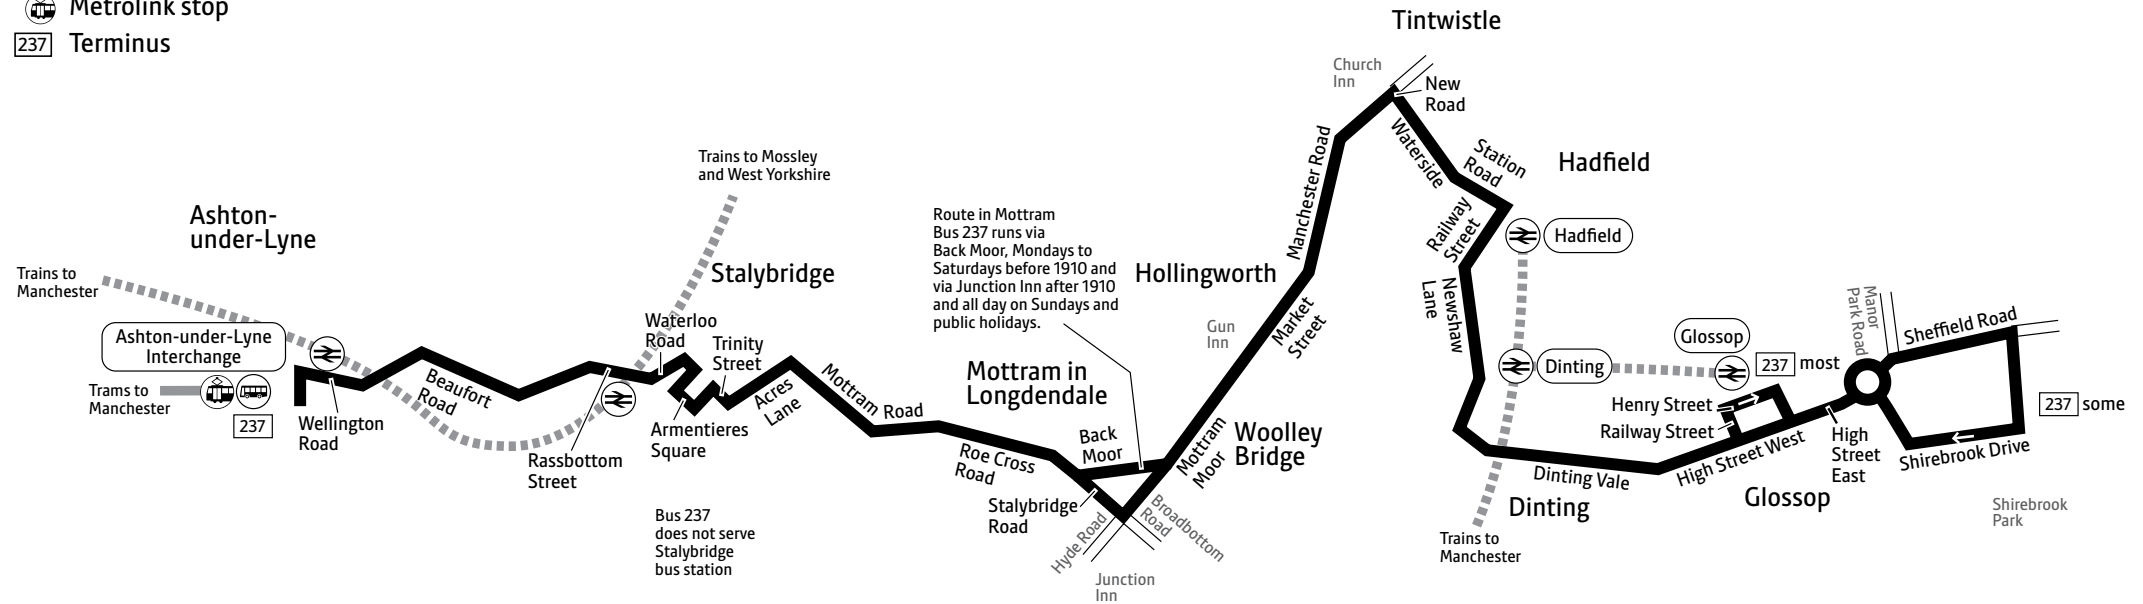

Saturdays

Glossop, Henry Street	0648	0748	0848	0948	and	1718	1748	1818	1848	1935	and	2335							
Hadfield, Train Station	0657	0757	0857	1000	every	1730	1800	1830	1900	1944	every	2344							
Mottram, Stalybridge Rd/Old Road	0710	0810	0910	1020	30	1750	1818	1848	1918	1957	hour	2357							
Stalybridge, Armentieres Square	0720	0820	0920	1030	mins	1800	1828	1858	1928	2005	until	0005							
Ashton, Interchange	0729	0829	0929	1042	until	1812	1839	1909	1939	2015		0015							

– Journey provided with the financial support of Transport for Greater Manchester

– All bus 237 journeys are run using easy access buses. See inside front cover of this leaflet for details

Summer times: between mid July and early September, some timetables will be different. Check www.tfgm.com for details

237

Key

-  Bus route
-  Train line
-  Tram line
-  Direction of travel
-  Bus station/connection point
-  Train station
-  Metrolink stop
-  Terminus

Sundays and public holidays (except Christmas and New Year period)

					♫	♫	♫	♫	♫		
Glossop, Shirebrook Park	0730	0830		1630	1730						
Glossop, Henry Street			and			1823	1933	2033	2133	2233	2333
Glossop, Market Hall	0737	0837	every	1637	1737						
Hadfield, Train Station	0746	0846	hour	1646	1746	1832	1942	2042	2142	2242	2342
Mottram, Stalybridge Rd/Old Road	0759	0859	until	1659	1759	1845	1956	2055	2155	2255	2355
Stalybridge, Armentieres Square	0810	0910		1710	1810	1856	2007	2103	2203	2303	0003
Ashton, Interchange	0820	0922		1722	1820	1904	2015	2111	2211	2311	0011