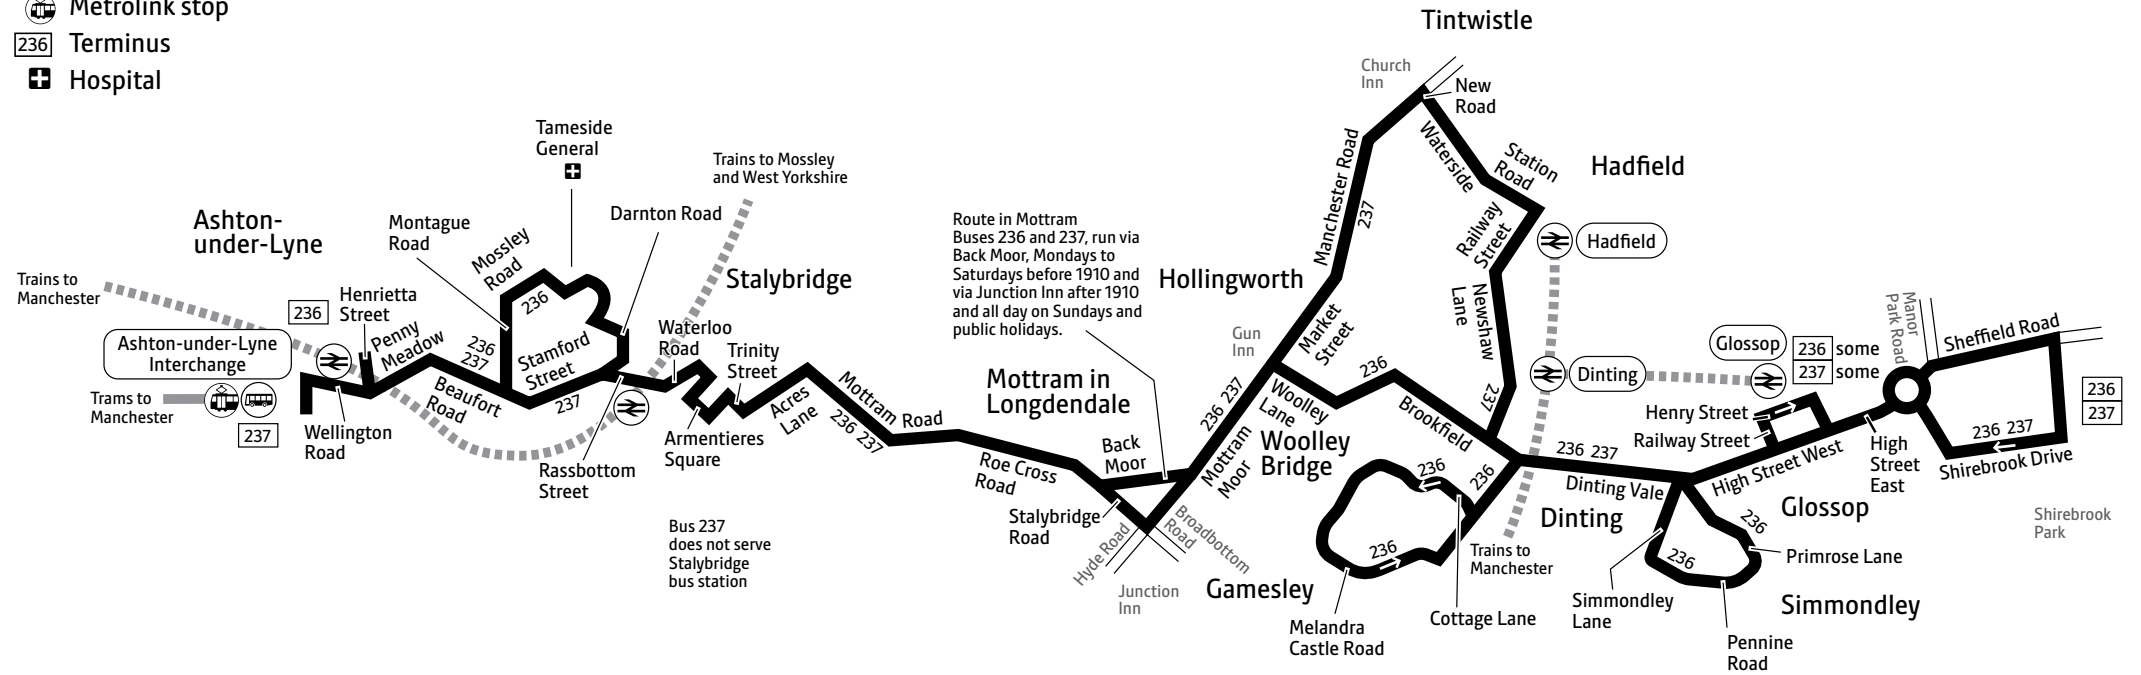

a – Run by Stagecoach

b – Run by North Western

♿ – All bus 236 and 237 journeys are run using easy access buses. See inside front cover of this leaflet for details

Summer times: Between mid July and early September, some timetables will be different, check www.tfgm.com for details

236 237

Key

-  Bus route
-  Train line
-  Tram line
-  Direction of travel
-  Bus station/connection point
-  Train station
-  Metrolink stop
-  Terminus
-  Hospital

Glossop — Simmondley — Gamesley — Stalybridge — Ashton
 Glossop — Hadfield — Stalybridge — Ashton