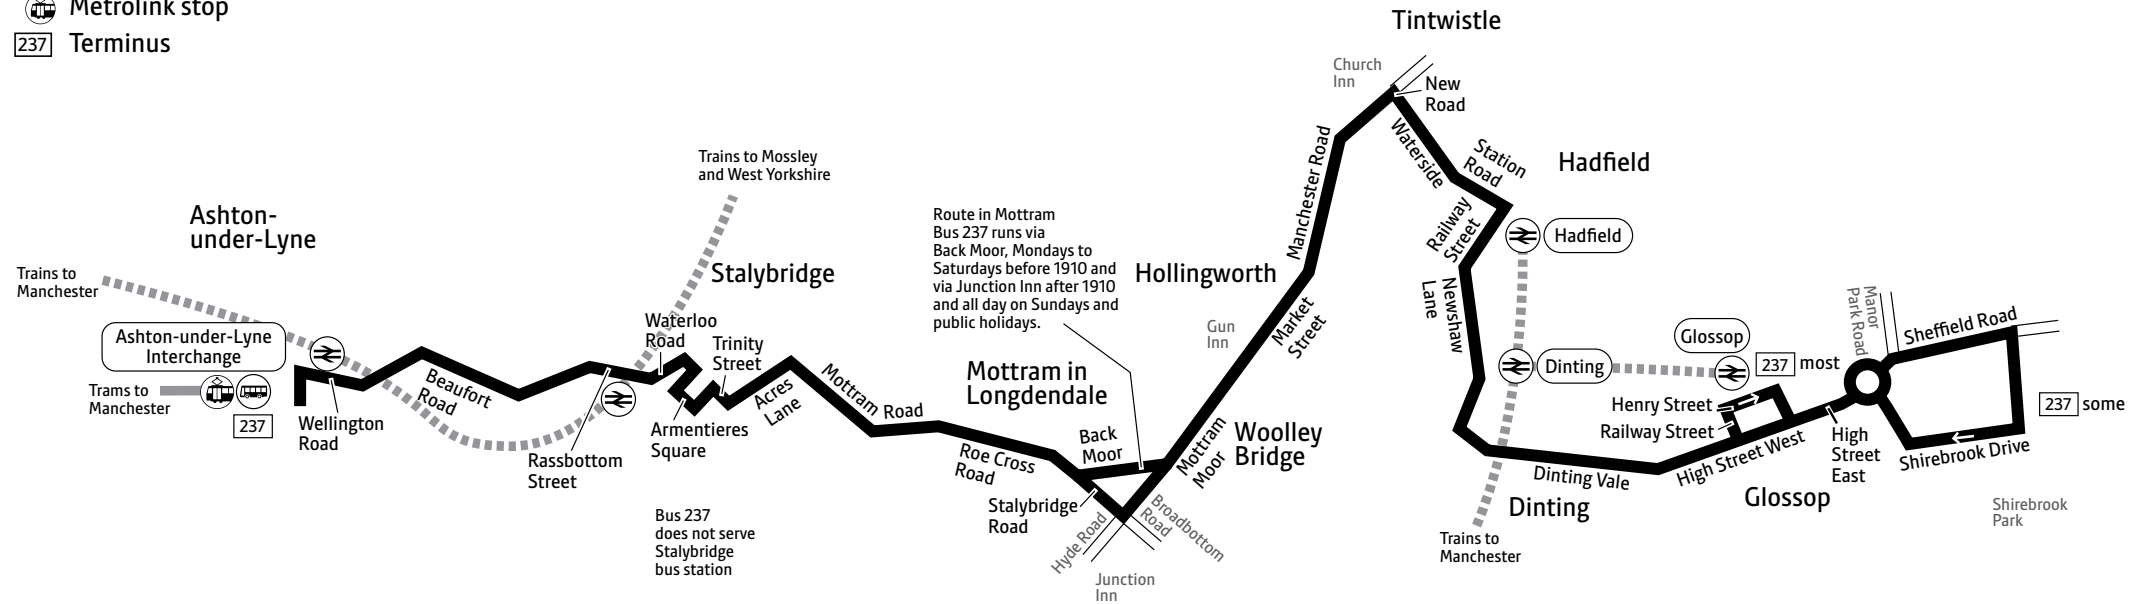

– Journey provided with the financial support of Transport for Greater Manchester

– All bus 237 journeys are run using easy access buses. See inside front cover of this leaflet for details

Summer times: between mid July and early September, some timetables will be different. Check www.tfgm.com for details

237

Key

-  Bus route
-  Train line
-  Tram line
-  Direction of travel
-  Bus station/connection point
-  Train station
-  Metrolink stop
-  Terminus

Sundays and public holidays (except Christmas and New Year period)

					♠	♠	♠	♠	♠		
Glossop, Shirebrook Park	0730	0830		1630	1730						
Glossop, Henry Street					1823	1933	2033	2133	2233	2333	
Glossop, Market Hall	0737	0837	and	1637	1737						
Hadfield, Train Station	0746	0846	every	1646	1746	1832	1942	2042	2142	2242	2342
Hollingworth, Gun Inn	0756	0856	hour	1656	1756	1842	1952	2052	2152	2252	2352
Mottram, Stalybridge Rd/Old Road	0759	0859	until	1659	1759	1845	1956	2055	2155	2255	2355
Stalybridge, Armentieres Square	0810	0910		1710	1810	1856	2007	2103	2203	2303	0003
Ashton, Interchange	0820	0922		1722	1820	1904	2015	2111	2211	2311	0011