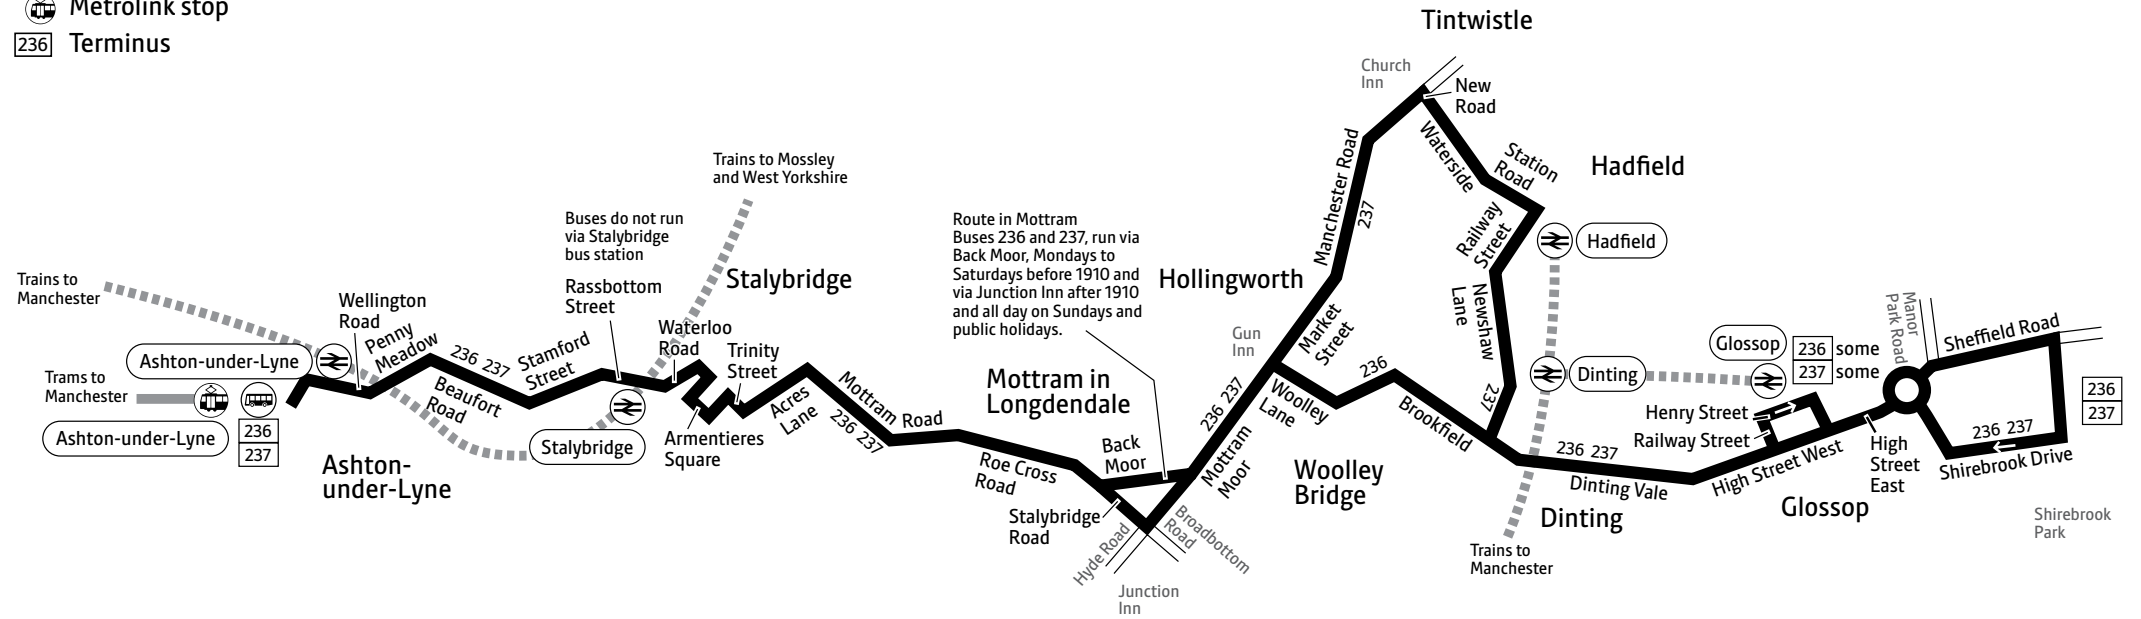

236 237

Key

- Bus route
- Train line
- Tram line
- Direction of travel
- Bus station/connection point
- Train station
- Metrolink stop
- Terminus

236 237

Contains Ordnance Survey data ©Crown copyright and database right 2010
©0100022610 Transport for Greater Manchester 2019
Transport for Greater Manchester uses reasonable endeavours to check the accuracy of information published and to publish changes to information in a timely manner. In no event will Transport for Greater Manchester be liable for any loss that may arise from this information being inaccurate.