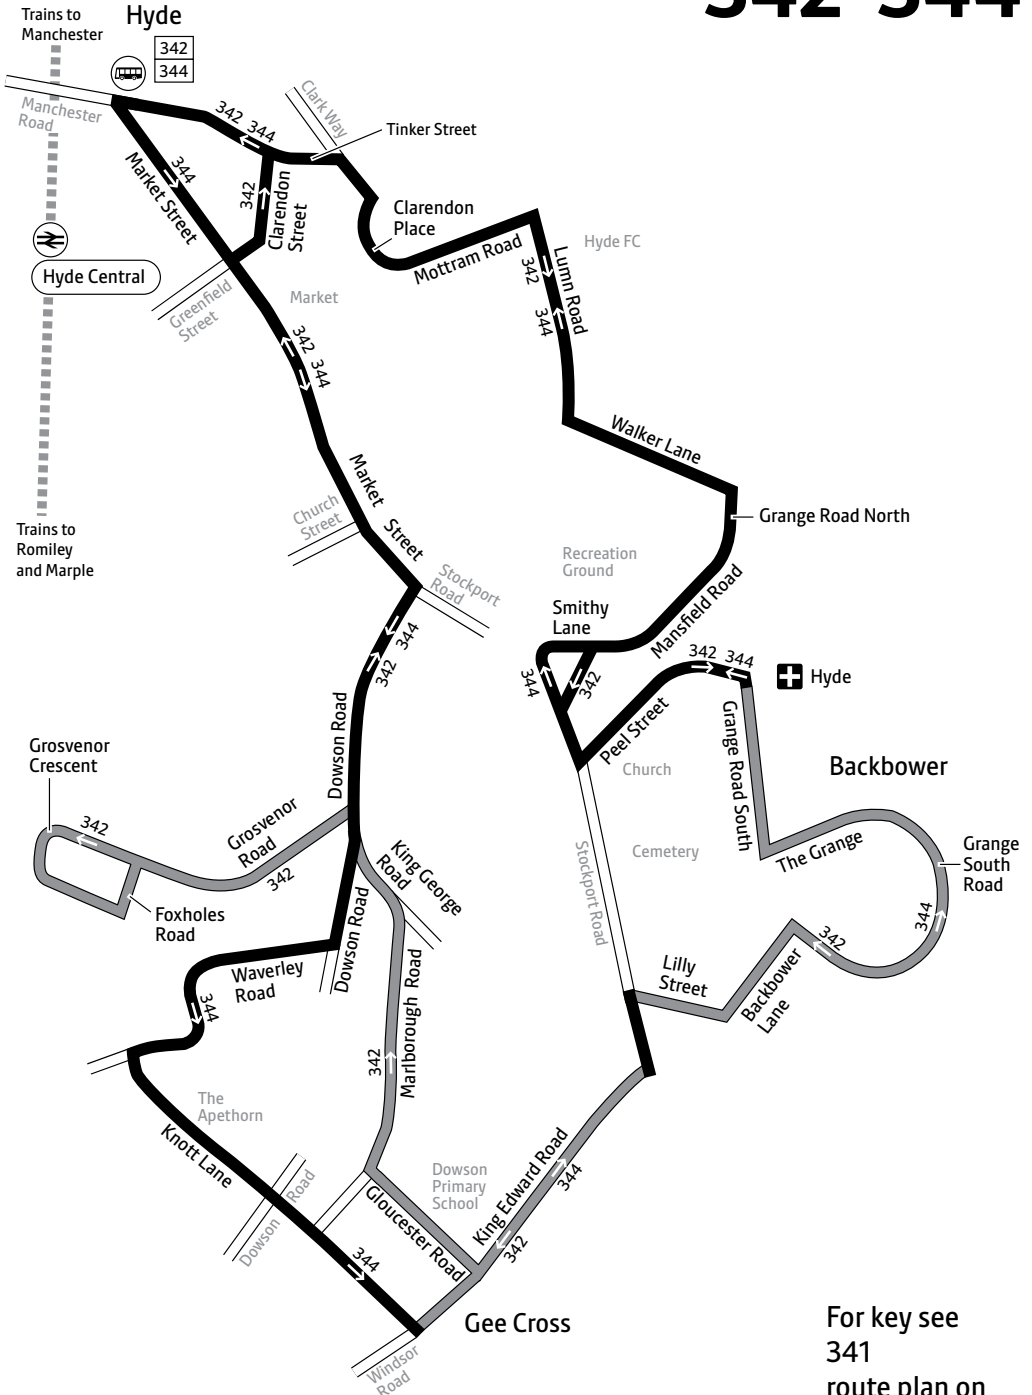

342 344

For key see
341
route plan on
previous pages