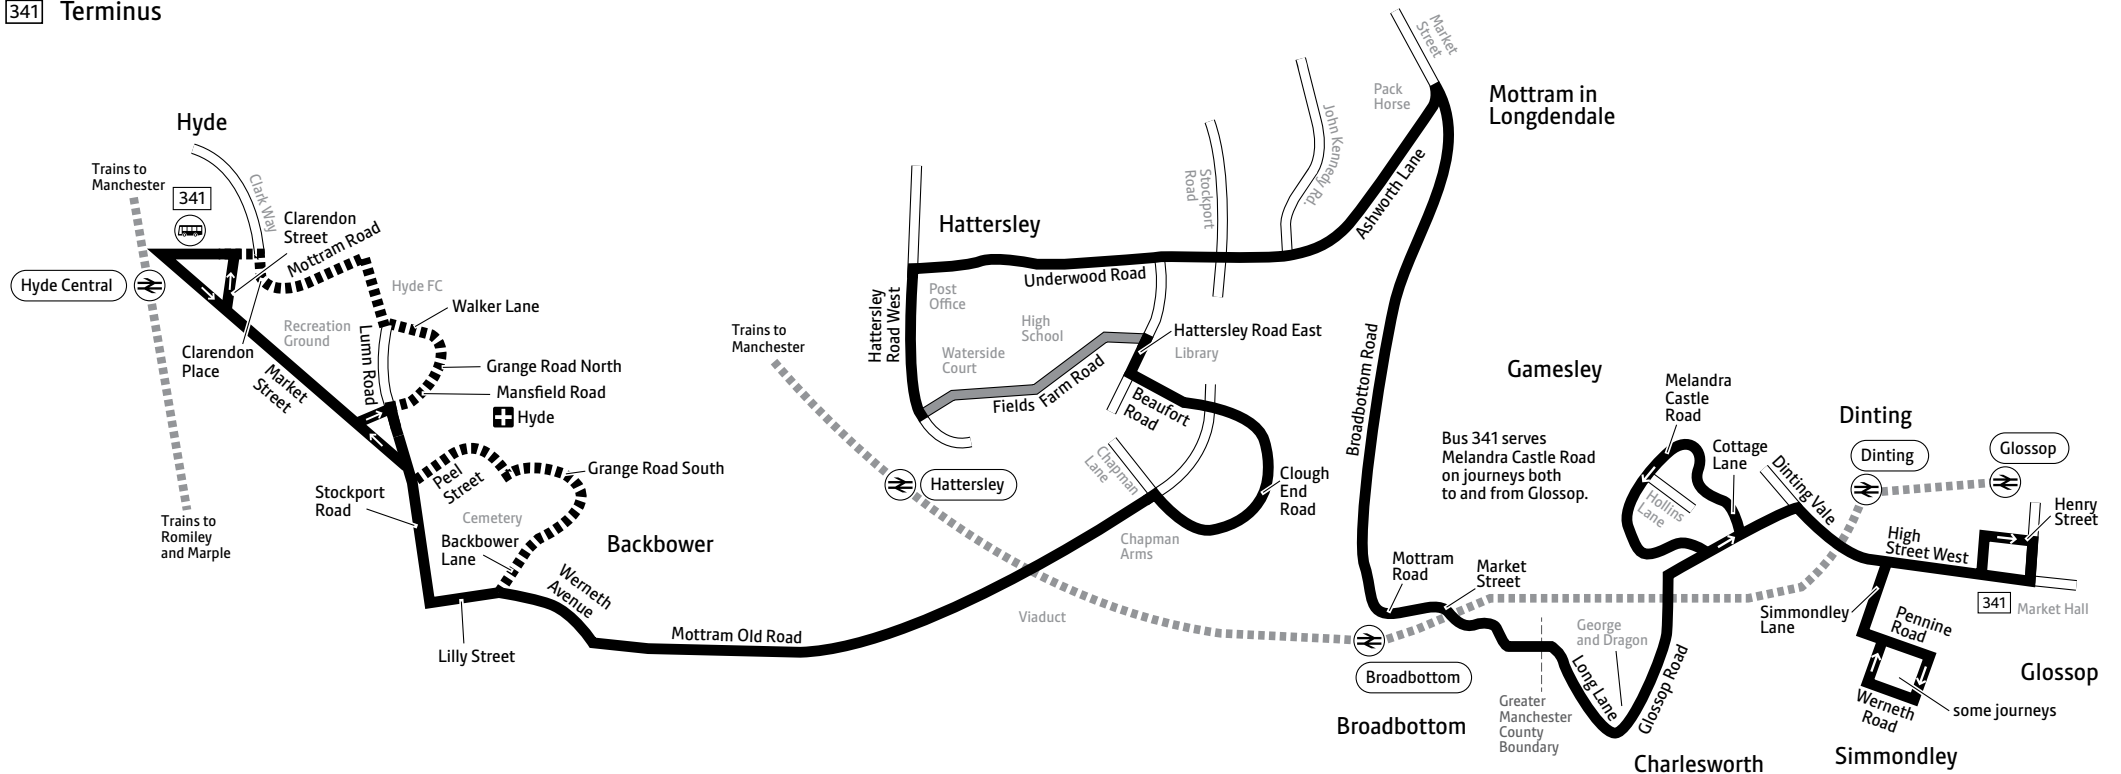

Key

- Bus route
- Hail and ride:
  passengers can get on or off
  the bus wherever it is safe
- Early mornings/
  early evenings only
- Train line
- Direction of travel
- Bus station/connection point
- Train station
- Hospital
- Terminus

Local Link
Glossop Local Link runs in this area

Local Link provides public transport in areas where other services are limited. Anyone living in the local area covered can use the service and there are no age or disability restrictions. For more information call **0161 200 6012** or visit www.tfgm.com/locallink

Contains Ordnance Survey data ©Crown copyright and database right 2010
©0100022610 Transport for Greater Manchester 2018
Transport for Greater Manchester uses reasonable endeavours to check the accuracy of information published and to publish changes to information in a timely manner. In no event will Transport for Greater Manchester be liable for any loss that may arise from this information being inaccurate.